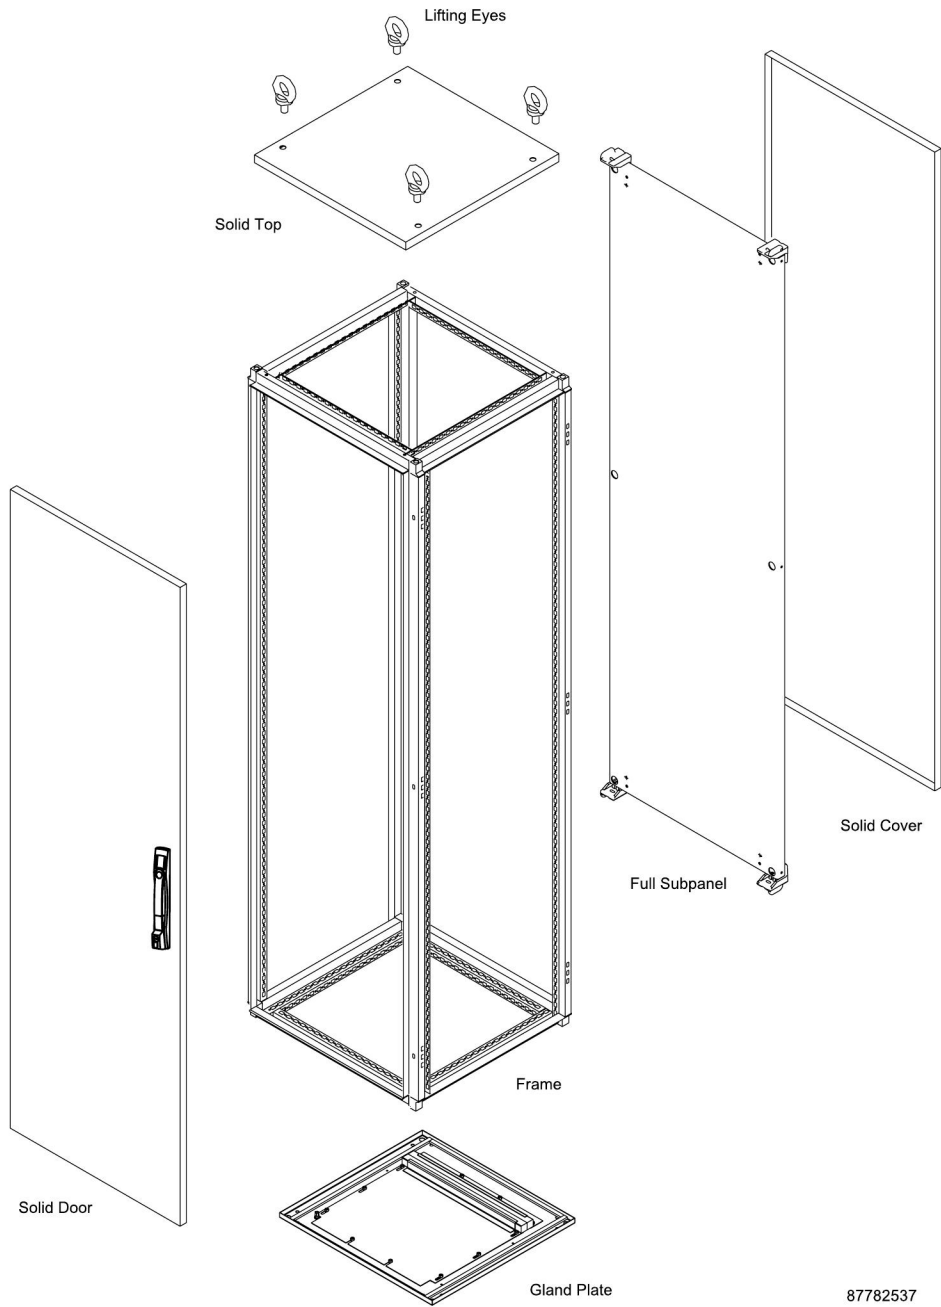

Standard Configuration

87782537